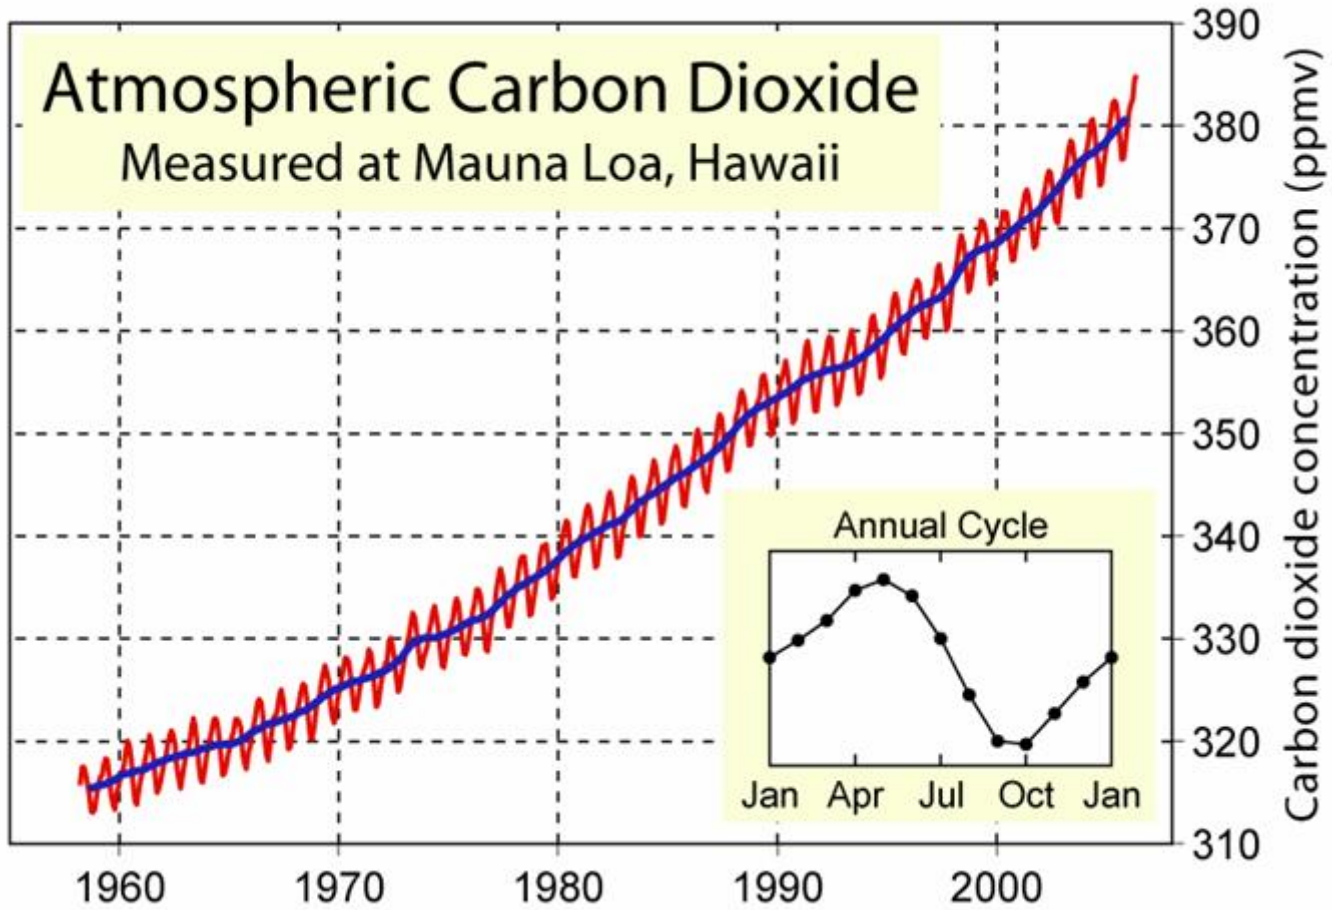

Atmospheric Carbon Dioxide

Measured at Mauna Loa, Hawaii

Atmospheric Carbon Dioxide Concentrations & Temperature Change

1992

2002

2005

1979

2003

It is possible to cut individual emissions by around 75 per cent without seriously altering our lifestyles.

Low Carbon Diet

A 30 Day Program to Lose 5000 Pounds

...save money ...save energy ...save the planet