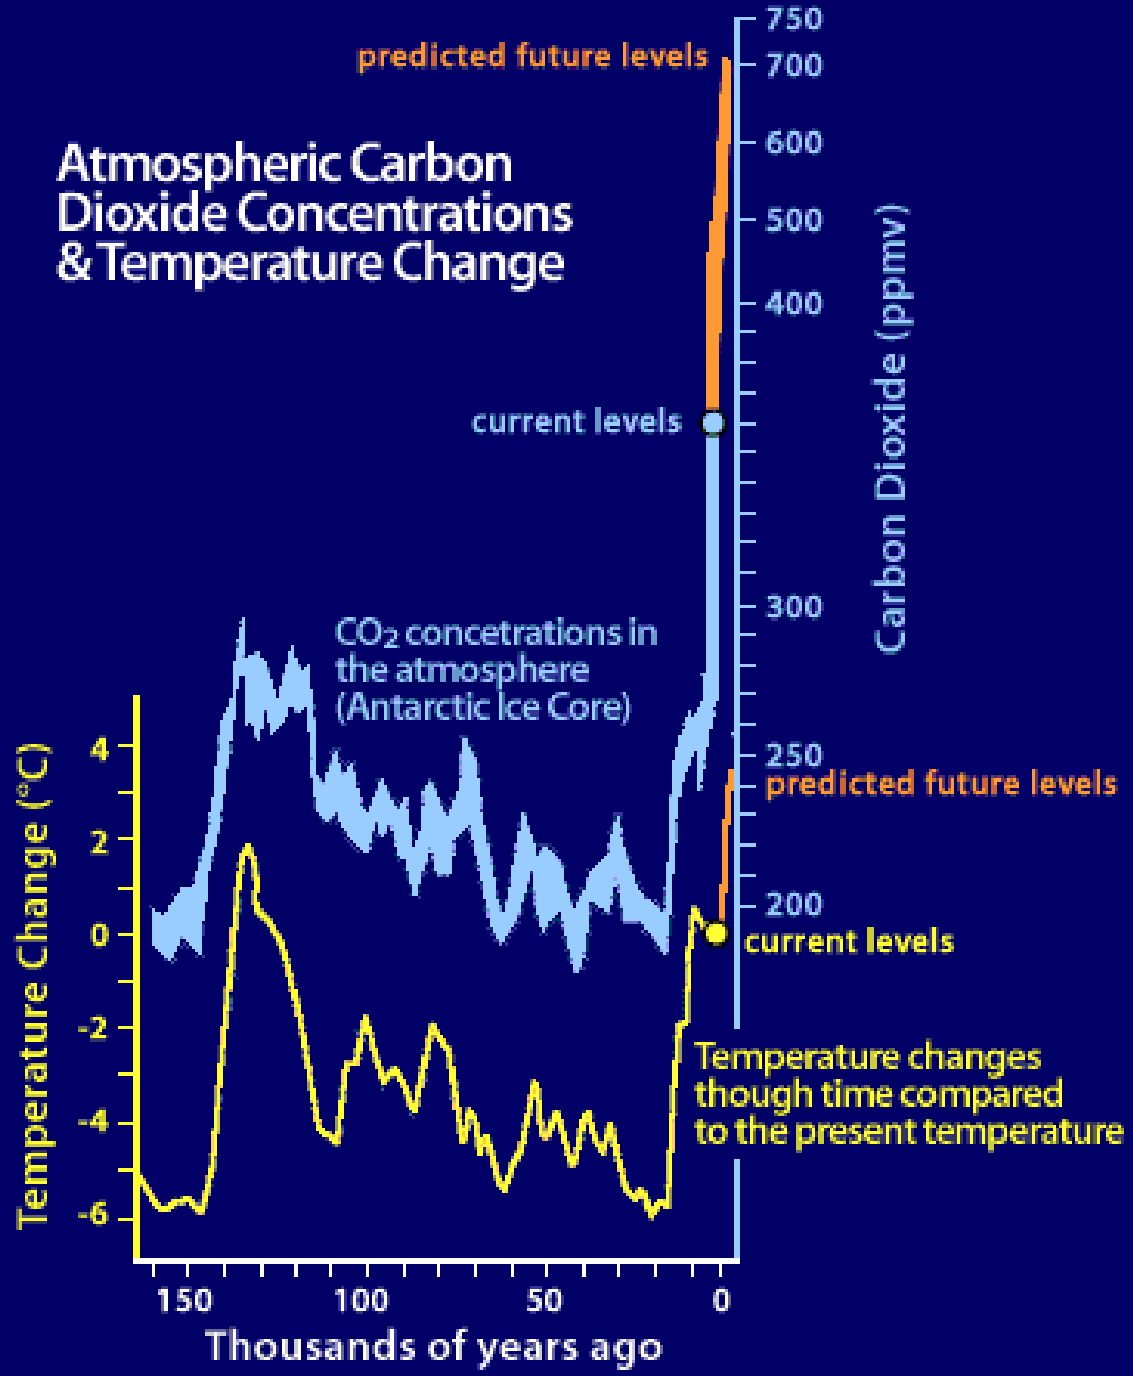

Atmospheric Carbon Dioxide

Measured at Mauna Loa, Hawaii

Atmospheric Carbon Dioxide Concentrations & Temperature Change

1992

2002

2005

1979

2003

It is possible to cut individual emissions by around 75 per cent without seriously altering our lifestyles.

Low Carbon Diet

A 30 Day Program to Lose 5000 Pounds

...save money ...save energy ...save the planet