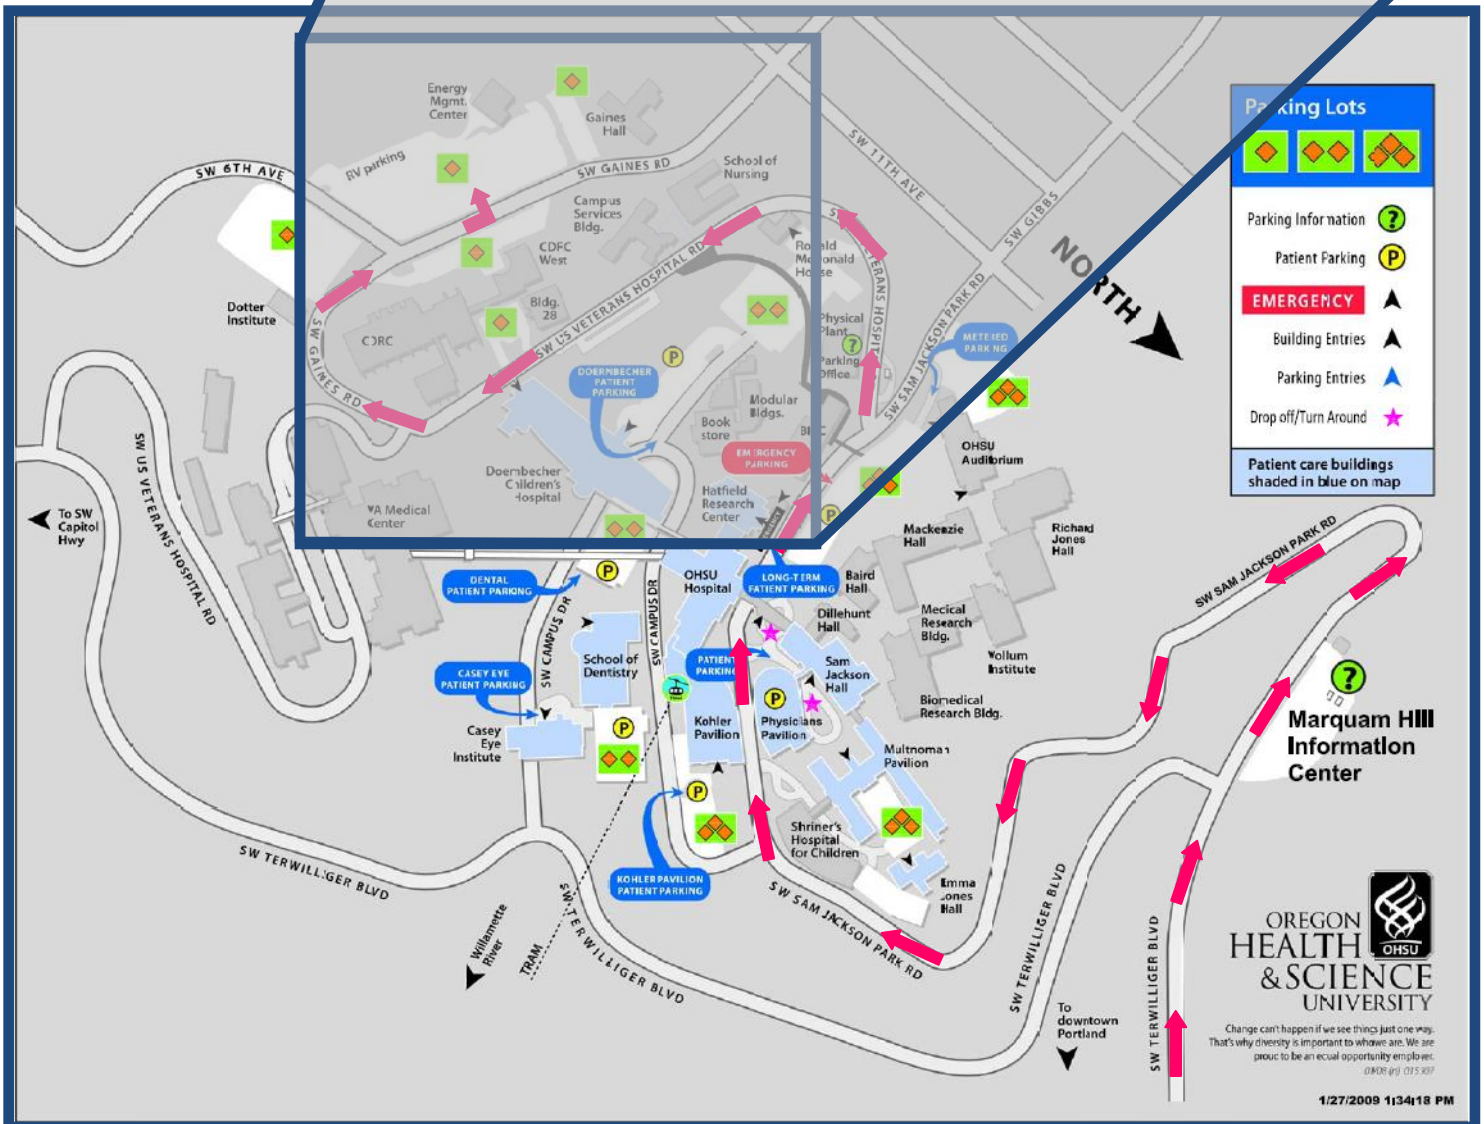

Driving Instructions to Gaines East

- Follow Sam Jackson Park Rd. and turn left onto US Veterans Hosp. Rd.
- US Veterans Hosp. Rd. becomes SW Gaines Rd.
- After SW 6th Ave. turn left into parking lot.

OREGON HEALTH & SCIENCE UNIVERSITY