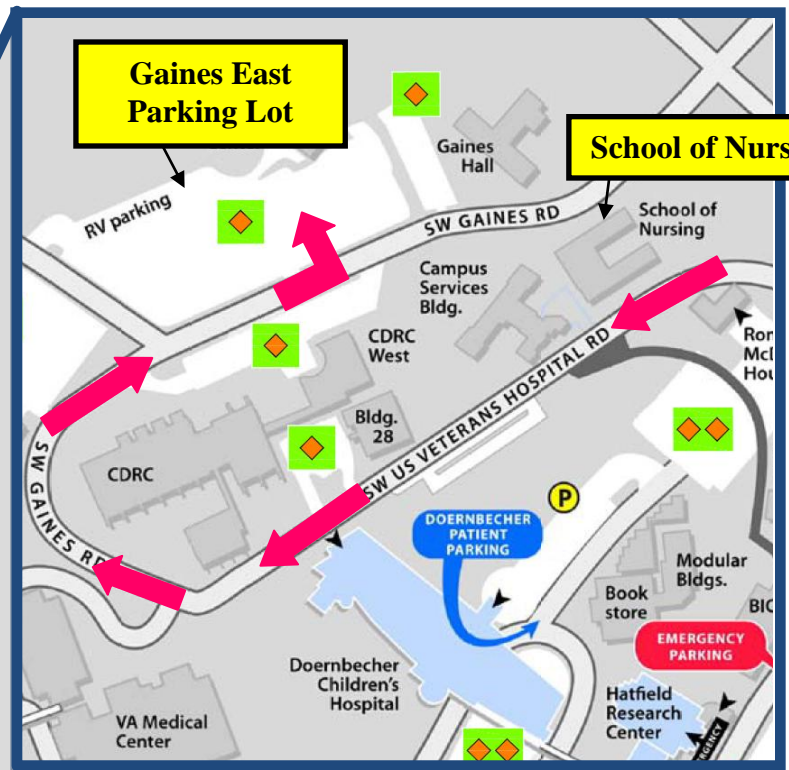

Driving Instructions to Gaines East

- Follow Sam Jackson Park Rd. and turn left onto US Veterans Hosp. Rd.
- US Veterans Hosp. Rd. becomes SW Gaines Rd.
- After SW 6th Ave. turn left into parking lot.

OREGON HEALTH & SCIENCE UNIVERSITY